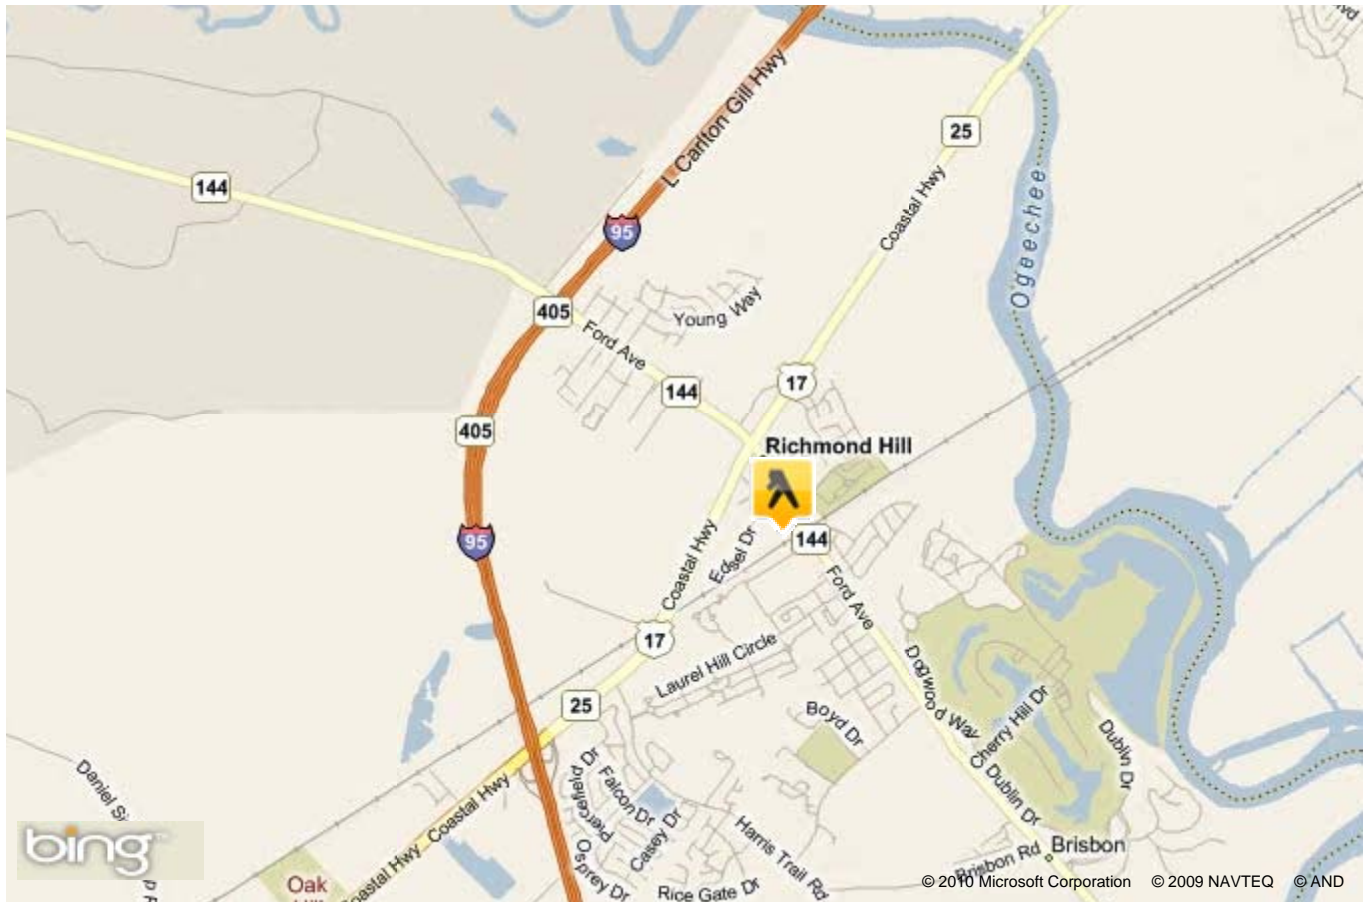

YELLOWPAGES.COM

MAP RESULTS

Beef 'O' Bradys

10010 Ford Ave
Richmond Hill, GA 31324

(912) 756-4216

Disclaimer: These maps and directions are informational only. No representation is made or warranty given as to their content, road conditions or route usability or expeditiousness. User assumes all risk of use. YELLOWPAGES.COM and its suppliers assume no responsibility for any loss or delay resulting from such use.